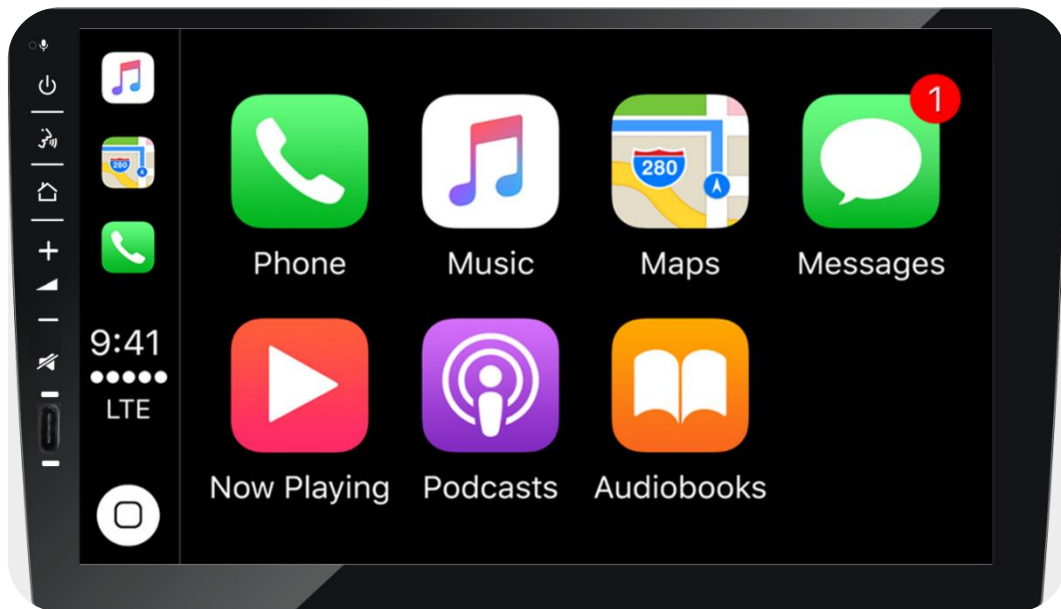

CAR MULTIMEDIA SAN ANDRES 970

Order Number
1 011 000 019 970

Highlights

- **Radio**
  High-end tuner
  FM (RDS), AM Tuner
- **Display**
  Extra Large 9" digital TFT capacitive touch screen display (1024 x 600 pixels)
- **Smartphone compatibility**
  Android Auto (USB)
  Apple CarPlay (USB)
- **Data carrier**
  2x USB (Type-C (front) + Standard A-type (rear))
- **Media player**
  Audio and Video from USB
- **Inputs / Outputs**
  Rear view camera input and AV input
- **Bluetooth**
  Built-in Bluetooth for hands-free calling, phone book upload and audio streaming
  external hands-free microphone
- **Equalizer / Amplifier**
  10-band parametric equalizer
- **Tailor made versatility**
  Frame and connections are sold separately creating huge possibilities of tailor made. Add the frame and the plug-n-play harness to enjoy smartphone connectivity on a big screen.